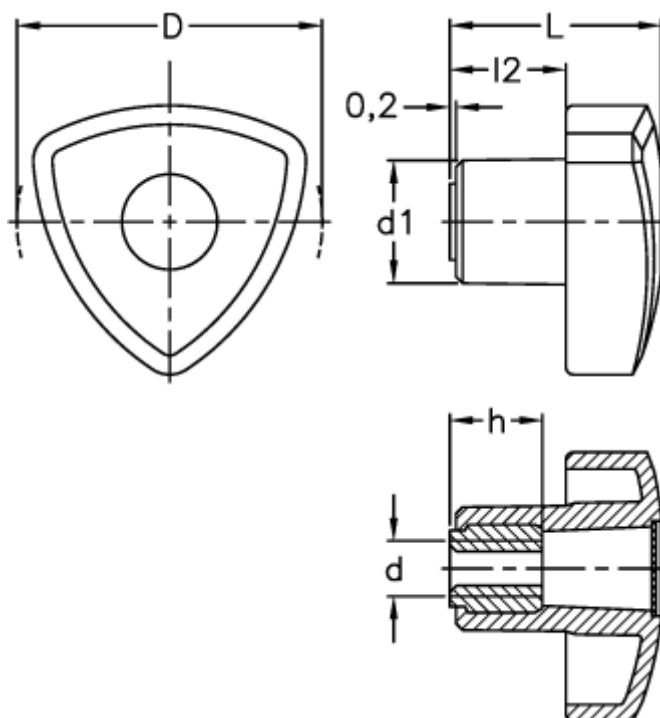

Article number: 2302083812
Description: E+G Lock knob
VTR.50 B-M10, orange

Measures

$d = 50$
 $d_1 = 19$
 $d_6H = M10$
 $L = 35$
 $l_2 = 19$